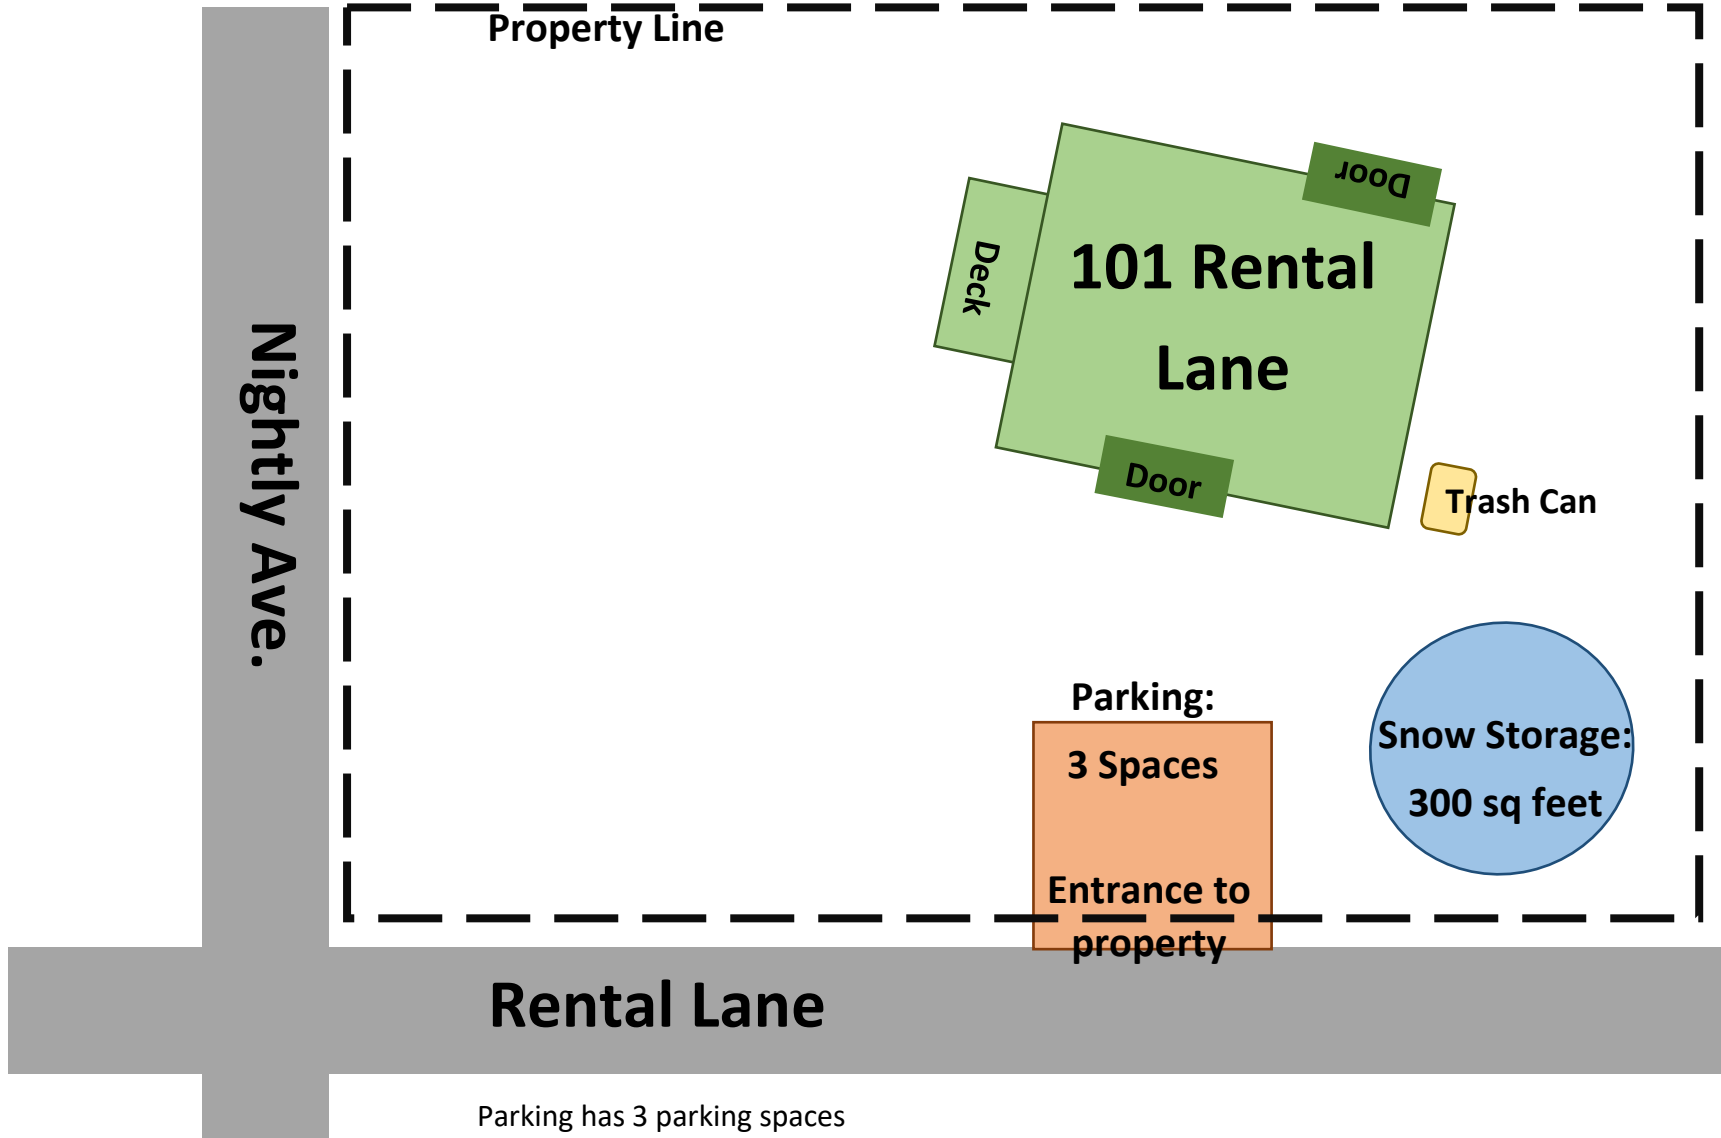

Example Nightly Rental Site Plan - Stand Alone

Parking has 3 parking spaces
We have onsite snow storage that is equivalent to one-third (1/3) of the designated parking area
We have 3 trash containers and ABC is our trash provider.

Example Nightly Rental Site Plan - Multi-Family

Parking has 3 parking spaces
We have onsite snow storage that is equivalent to one-third (1/3) of the designated parking area
We have two dumpsters for trash and ABC is our trash provider.