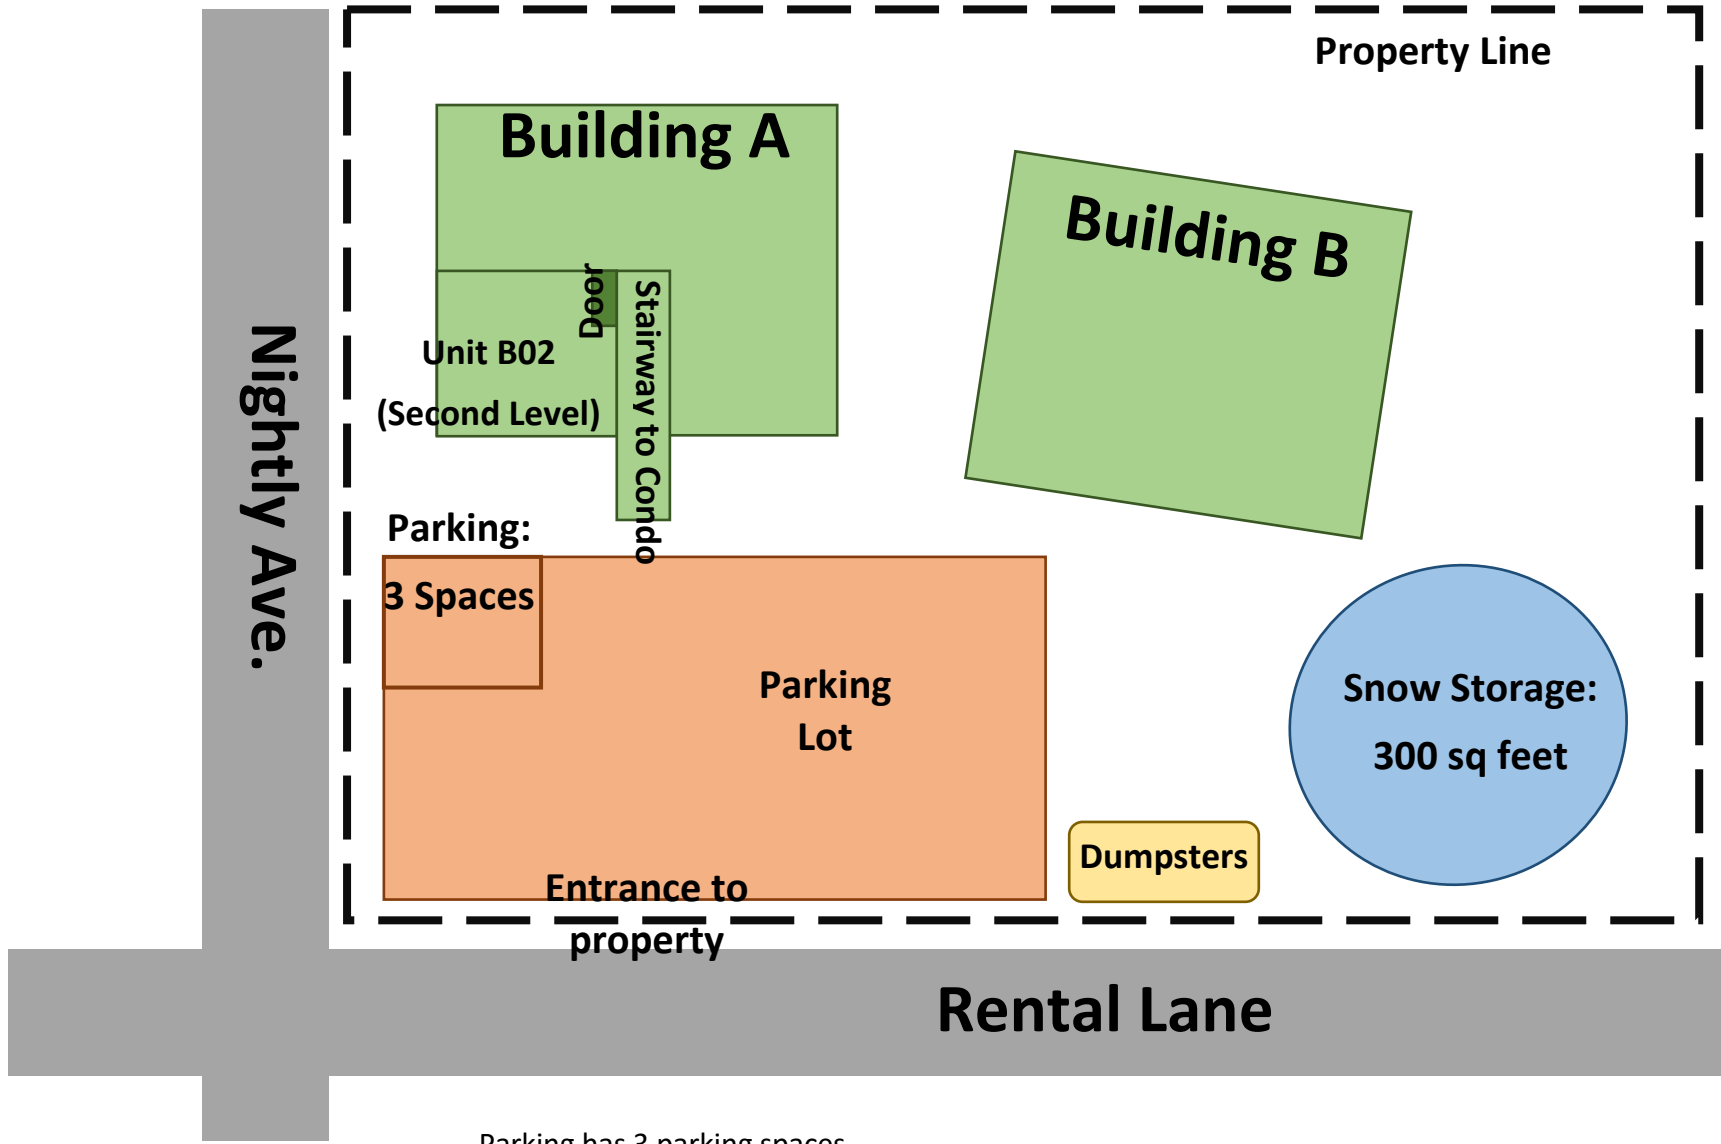

Example Nightly Rental Site Plan - Stand Alone

Parking has 3 parking spaces
We have onsite snow storage that is equivalent to one-third (1/3) of the designated parking area
We have 3 trash containers and ABC is our trash provider.

Example Nightly Rental Site Plan - Multi-Family

Parking has 3 parking spaces
We have onsite snow storage that is equivalent to one-third (1/3) of the designated parking area
We have two dumpsters for trash and ABC is our trash provider.